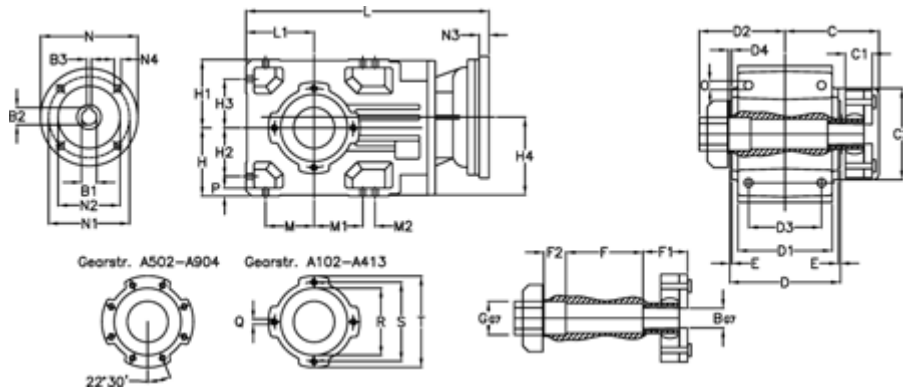

Article number: 29600310916425

Description: Bevel helical gearbox
A303QF40-109,1-P71B5

Measures

B = 40	D1 = 130	F2 = 50	L = 390.5	N3 = -
B1 = 14	D2 = 80	G = 42	L1 = 90	N4 = M8x16
B2 = 16.3	D3 = 95	GA = 14,5 NM	M = 63.0	O = 12.0
B3 = 5	d4 = 5.0	H = 90	M1 = 63.0	P = 11
C = 113.5	Description = A303QF-xx-P71 B5	H1 = 90	M2 = 22	Q = M8x15
C1 = 24	E = 3.0	H2 = 63.0	N = 160	R = 95
C2 = 90.0	F = 95.5	H3 = 63.0	N1 = 130	S = 115
D = 156	F1 = 48.0	H4 = 108.5	N2 = 110	T = 140